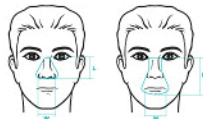

24cm

WiZARD

Better Mask, Better Experience

Sizing Gauge

L

M

S

LW

MW

SW

WiZARD 210
Nasal Mask

WiZARD 220
Full Face Mask

16cm

APEX

Ruler is for scaling purposes. To ensure this print is accurate, match a ruler with the ruler above