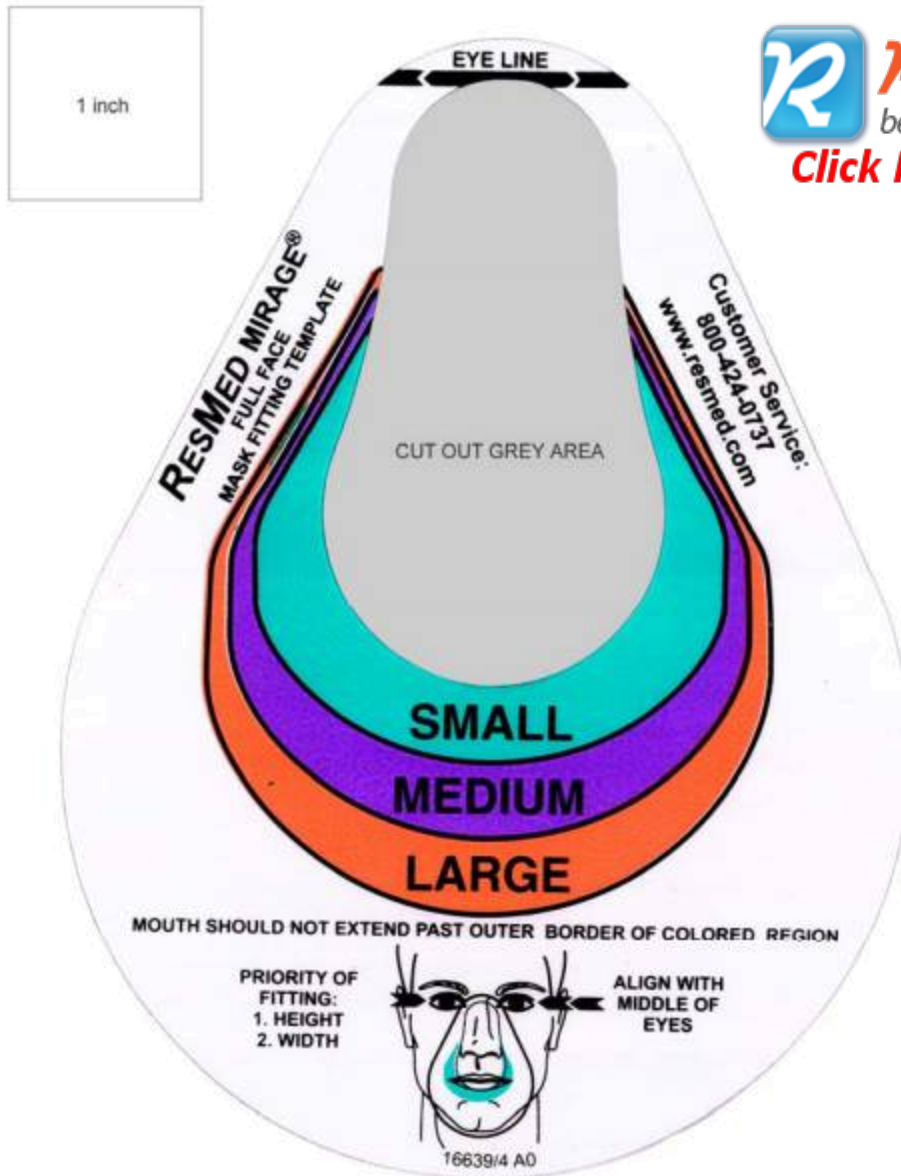

ResMed Ultra Mirage Full Face Mask Fitting Gauge

 **Respshop**
better sleep, better life.
[Click Here To Buy](#)

1. Confirm inch marker with ruler
2. Cut out grey area
3. Position gauge as shown
4. Select appropriate mask size

Next:

Choose shallow or standard mask based on height of nasal bridge