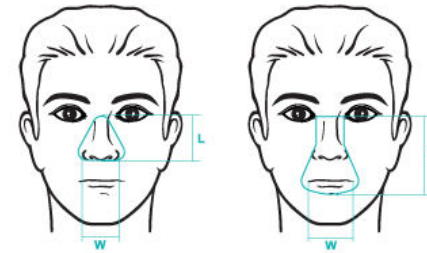

# WiZARD

Better Mask, Better Experience  
Sizing Gauge

16cm

L

M

S

LW

MW

SW

**WiZARD 210**  
Nasal Mask

**WiZARD 220**  
Full Face Mask

Ruler is for scaling purposes. To ensure this print is accurate, match a ruler with the ruler above