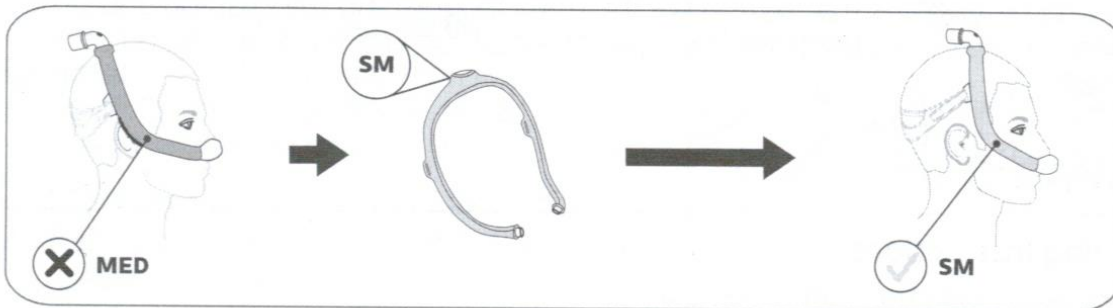

Mask Frame Sizing

- Medium (MED) frame - 20" in length
- Small (SM) frame - 19" in length
- Large (LG) frame - 22" in length

The medium (MED) mask frame will comfortably fit most faces. If the MED frame does not fit your face, contact your healthcare provider to see if a small (SM) or large (LG) mask frame would better suit your needs.

* **Tip:** If the mask frame falls backward and is too close to your ears you may need a smaller mask frame.

* **Tip:** If the mask frame falls forward on the head and is too close to your eyes you may need a larger mask frame.