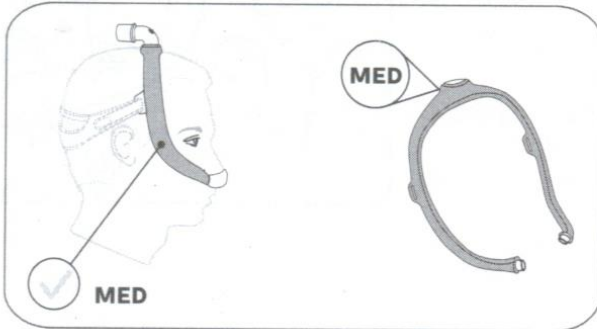

Mask Frame Sizing

- Medium (MED) frame - 20" in length
- Small (SM) frame - 19" in length
- Large (LG) frame - 22" in length

The medium (MED) mask frame will comfortably fit most faces. If the MED frame does not fit your face, contact your healthcare provider to see if a small (SM) or large (LG) mask frame would better suit your needs.

* **Tip:** If the mask frame falls backward and is too close to your ears you may need a smaller mask frame.

* **Tip:** If the mask frame falls forward on the head and is too close to your eyes you may need a larger mask frame.