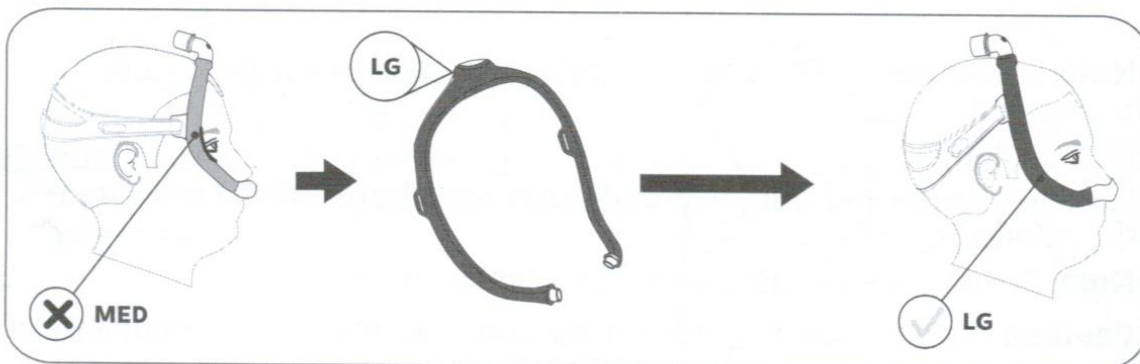

Mask Frame Sizing

- Medium (MED) frame - 20" in length
- Small (SM) frame - 19" in length
- Large (LG) frame - 22" in length

The medium (MED) mask frame will comfortably fit most faces. If the MED frame does not fit your face, contact your healthcare provider to see if a small (SM) or large (LG) mask frame would better suit your needs.

* **Tip:** If the mask frame falls backward and is too close to your ears you may need a smaller mask frame.

* **Tip:** If the mask frame falls forward on the head and is too close to your eyes you may need a larger mask frame.