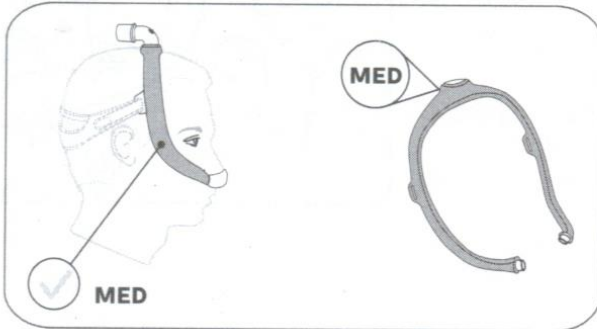

Mask Frame Sizing

- Medium (MED) frame
- Small (SM) frame
- Large (LG) frame

The medium (MED) mask frame will comfortably fit most faces. If the MED frame does not fit your face, contact your healthcare provider to see if a small (SM) or large (LG) mask frame would better suit your needs.

* **Tip:** If the mask frame falls backward and is too close to your ears you may need a smaller mask frame.

* **Tip:** If the mask frame falls forward on the head and is too close to your eyes you may need a larger mask frame.