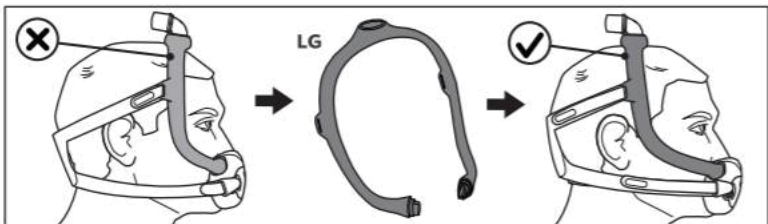

Mask Frame Sizing

- Medium (MED) frame - 20" in length
- Small (SM) frame - 19" in length
- Large (LG) frame - 22" in length

The medium (MED) mask frame will comfortably fit most faces. If the MED frame does not fit your face, contact your healthcare provider to see if a small (SM) or large (LG) mask frame would better suit your needs.

* **Tip:** If the mask frame falls backward and is too close to your ears you may need a smaller mask frame.

* **Tip:** If the mask frame falls forward on the head and is too close to your eyes you may need a larger mask frame.