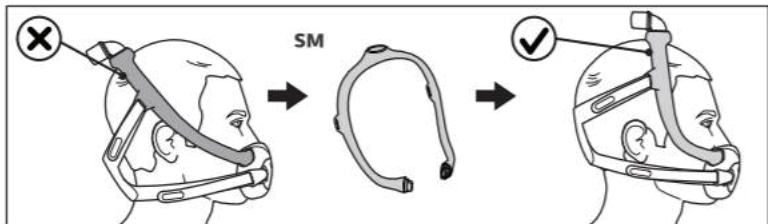

Mask Frame Sizing

- Medium (MED) frame - 20" in length
- Small (SM) frame - 19" in length
- Large (LG) frame - 22" in length

The medium (MED) mask frame will comfortably fit most faces. If the MED frame does not fit your face, contact your healthcare provider to see if a small (SM) or large (LG) mask frame would better suit your needs.

* **Tip:** If the mask frame falls backward and is too close to your ears you may need a smaller mask frame.

* **Tip:** If the mask frame falls forward on the head and is too close to your eyes you may need a larger mask frame.