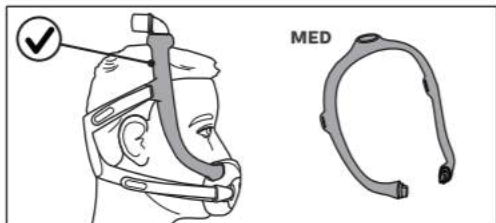

Mask Frame Sizing

- Medium (MED) frame - 20" in length
- Small (SM) frame - 19" in length
- Large (LG) frame - 22" in length

The medium (MED) mask frame will comfortably fit most faces. If the MED frame does not fit your face, contact your healthcare provider to see if a small (SM) or large (LG) mask frame would better suit your needs.

* **Tip:** If the mask frame falls backward and is too close to your ears you may need a smaller mask frame.

* **Tip:** If the mask frame falls forward on the head and is too close to your eyes you may need a larger mask frame.