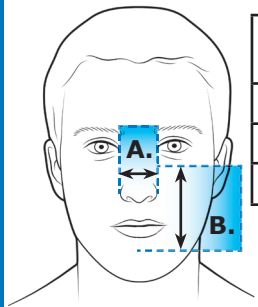

\*SleepWeaver Advance is one size fits most. If your nose measurement falls under 1.25" try SleepWeaver Advance Small first.

### SleepWeaver 3D Neck Sizing Guide

Not actual size  
Use cloth tape measure

**NOTE: If your measurement falls between sizes on ANY mask, choose the SMALLER mask size.**

**A. Measure width of nose:**

25mm  
32mm  
38mm

### Full Face Mask Measurements

- Find measurement A. using top ruler.
- Find measurement B. using side ruler.
- Using both measurements, find your mask size in the chart below.

| Anew® Size     | A. Measurement       | B. Measurement       |
|----------------|----------------------|----------------------|
| <b>Small</b>   | <b>25 to 32mm</b>    | <b>83 to 89mm</b>    |
| <b>Regular</b> | <b>32 to 38mm</b>    | <b>89 to 95mm</b>    |
| <b>Large</b>   | <b>38mm &amp; Up</b> | <b>95mm &amp; Up</b> |