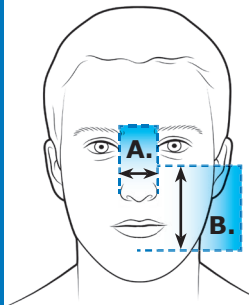

\*SleepWeaver Advance is one size fits most. If your nose measurement falls under 1.25" try SleepWeaver Advance Small first.

**SleepWeaver 3D Neck Sizing Guide**

Not actual size  
Use cloth tape measure

**NOTE: If your measurement falls between sizes on ANY mask, choose the SMALLER mask size.**

**A. Measure width of nose:**

1"  
1.25"  
1.5"

**Full Face Mask Measurements**

- Find measurement A. using top ruler.
- Find measurement B. using side ruler.
- Using both measurements, find your mask size in the chart below.

| Anew® Size | A. Measurement | B. Measurement |
|------------|----------------|----------------|
| Small      | 1" to 1.25"    | 3.25" to 3.5"  |
| Regular    | 1.25" to 1.5"  | 3.5" to 3.75"  |
| Large      | 1.5" & Up      | 3.75" & Up     |

**B. Measure from bridge of nose to center of chin:**

3.25"  
3.5"  
3.75"

**A. Measure width of nose:**

25mm  
32mm  
38mm

51mm