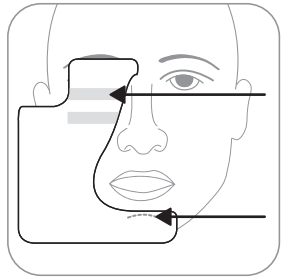

1090204 [1090224] L

1090203 [1090223] M

1090202 [1090222] S
RS 1090201 [1090221]

RS 1090200 [1090220] P

[REF] DOM [INT]

PHILIPS
RESPIRONICS

Die cut

www.philips.com/masks

Amara | FULL FACE MASK SIZING GAUGE [REF]1090299