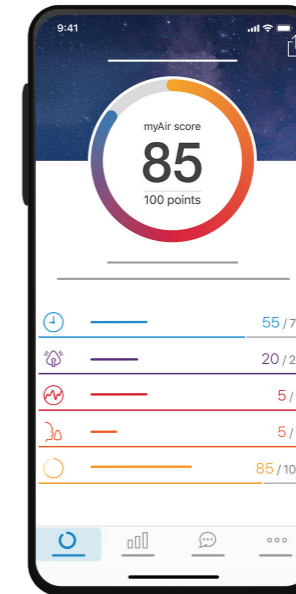

# WELCOME! START HERE

1

Download the myAir app

2

Machine set up videos

3

Mask set up videos

4

Try therapy with Test Drive

5

Track your sleep and therapy progress