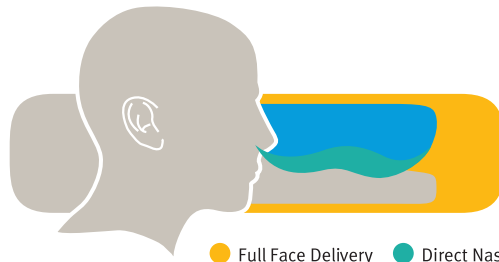

Zest Plus / Zest Q Plus

Zest / Zest Q / Lady Zest Q

**Zest Petite / Zest Q Petite
Lady Zest Q Petite**

- Full Face Delivery ● Direct Nasal Delivery
- Nasal Delivery ● Oral Delivery

XL

L

M

S

 **Respshop**
better sleep, better life.
Click Here To Buy

CUT ALONG PINK LINE

INCHES

CENTIMETERS

Forma™
FULL FACE MASK

Fisher & Paykel
HEALTHCARE