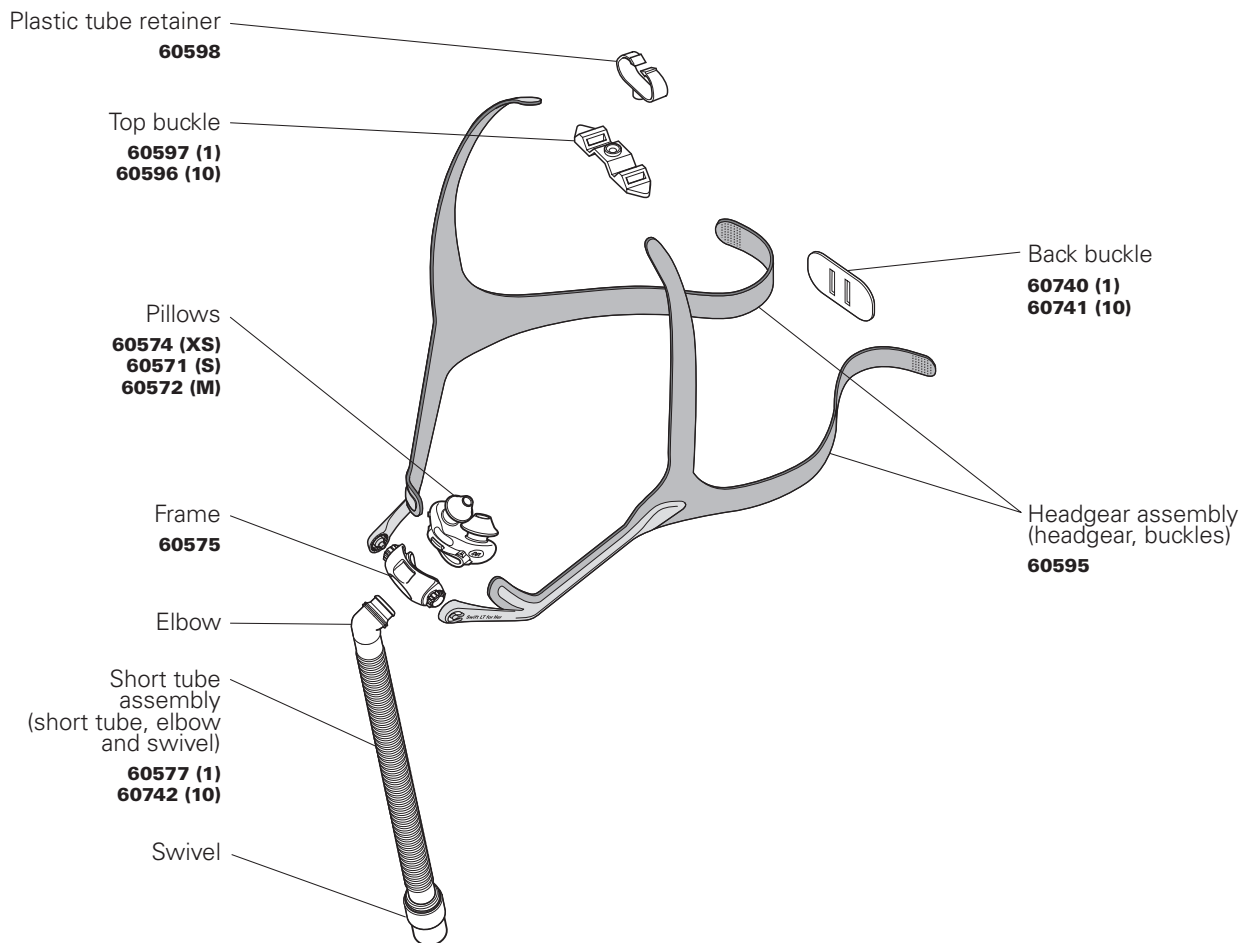

Swift™ LT for Her

NASAL PILLOWS SYSTEM

Components Card

English

Complete system

(includes XS*, S* and M* pillows)**

60588

Frame system

(no headgear)

XS* **60585** S* **60582**

M* **60583** L* **60584**

Frame assembly

(no headgear, no pillows)

60581

XS* Extra-Small S* Small M* Medium L* Large

**Note: Large pillows are available separately 60573 (L)