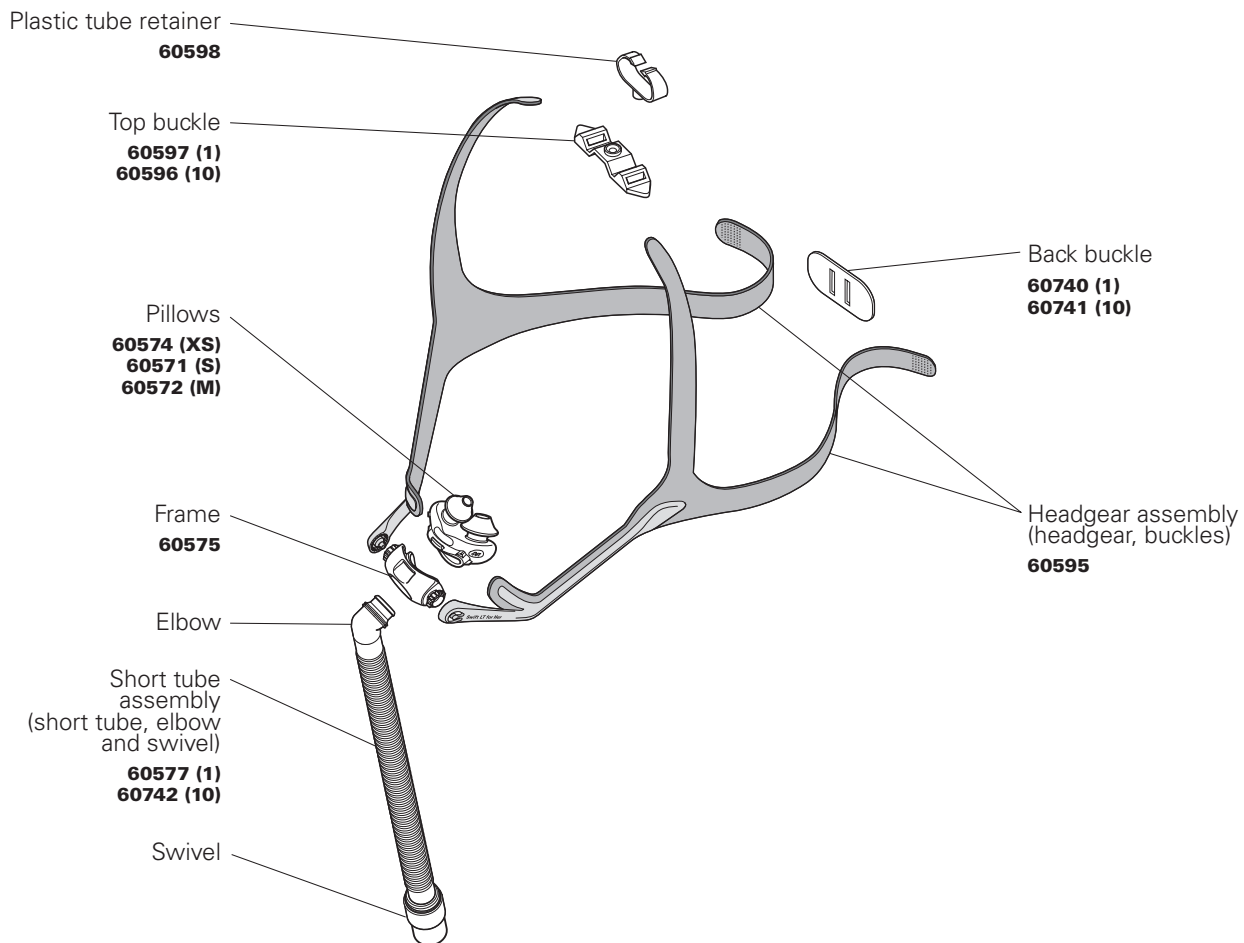

Swift™ LT for Her

NASAL PILLOWS SYSTEM

Components Card

English

Complete system

(includes XS*, S* and M* pillows)**

60588

Frame system

(no headgear)

XS* **60585** S* **60582**

M* **60583** L* **60584**

Frame assembly

(no headgear, no pillows)

60581

XS* Extra-Small S* Small M* Medium L* Large

**Note: Large pillows are available separately 60573 (L)