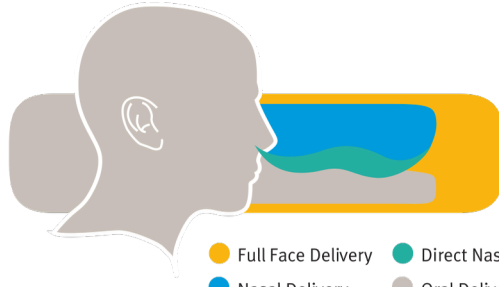

Zest™ Plus
NASAL MASK

Zest™
NASAL MASK

Zest™ Petite
NASAL MASK

- Full Face Delivery
- Nasal Delivery
- Direct Nasal Delivery
- Oral Delivery

XL

L

M

S

CUT ALONG PINK LINE

INCHES

CENTIMETERS

Forma™
FULL FACE MASK

Fisher & Paykel
HEALTHCARE