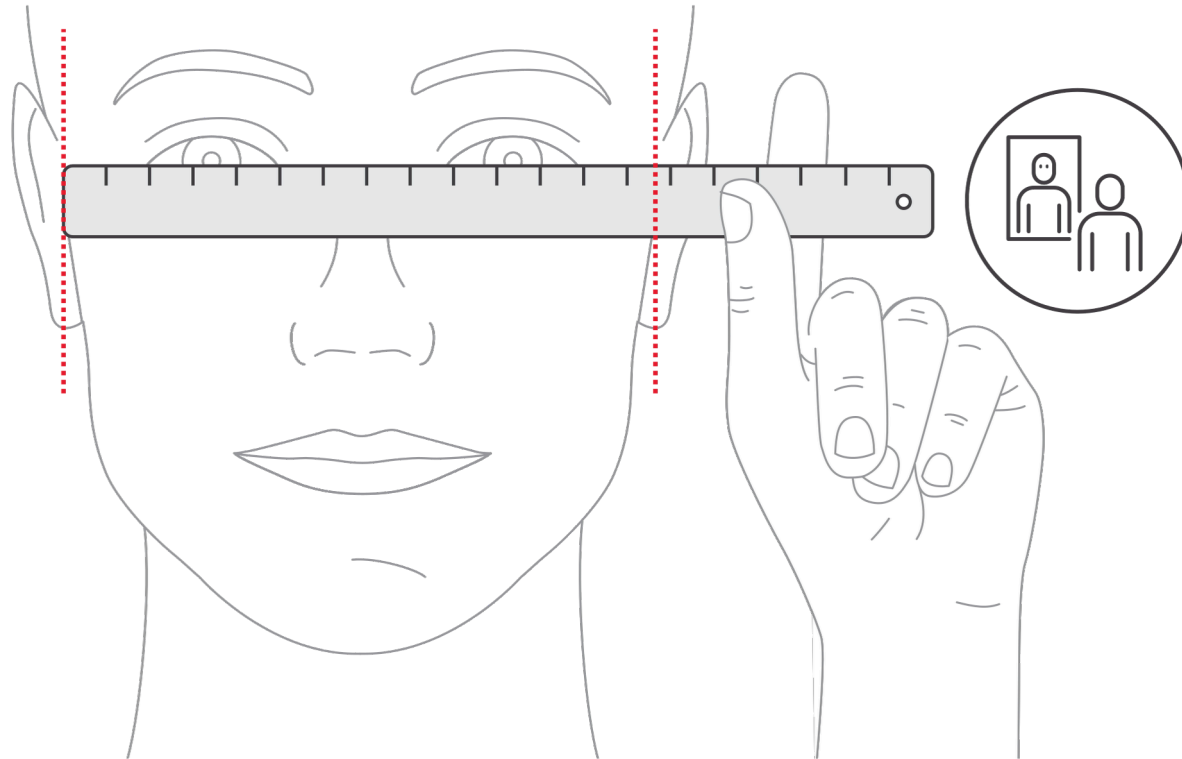

**ResMed**

**AirFit™** N30i  
Nasal mask

**AirFit™** P30i  
Nasal pillows mask

## Frame Fitting Instructions

 Small frame	 Standard frame
0-150mm	>150mm
0-6"	>6"