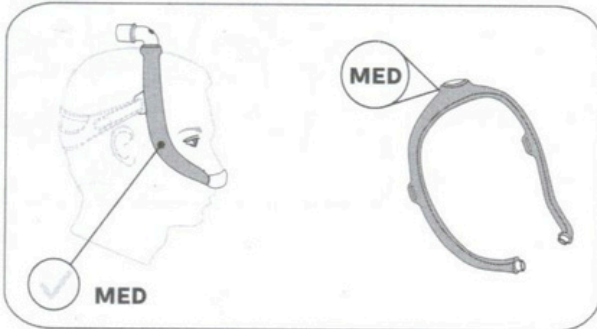

Mask Frame Sizing

- Medium (MED) frame
- Small (SM) frame
- Large (LG) frame

The medium (MED) mask frame will comfortably fit most faces. If the MED frame does not fit your face, contact your healthcare provider to see if a small (SM) or large (LG) mask frame would better suit your needs.

* **Tip:** If the mask frame falls backward and is too close to your ears you may need a smaller mask frame.

* **Tip:** If the mask frame falls forward on the head and is too close to your eyes you may need a larger mask frame.